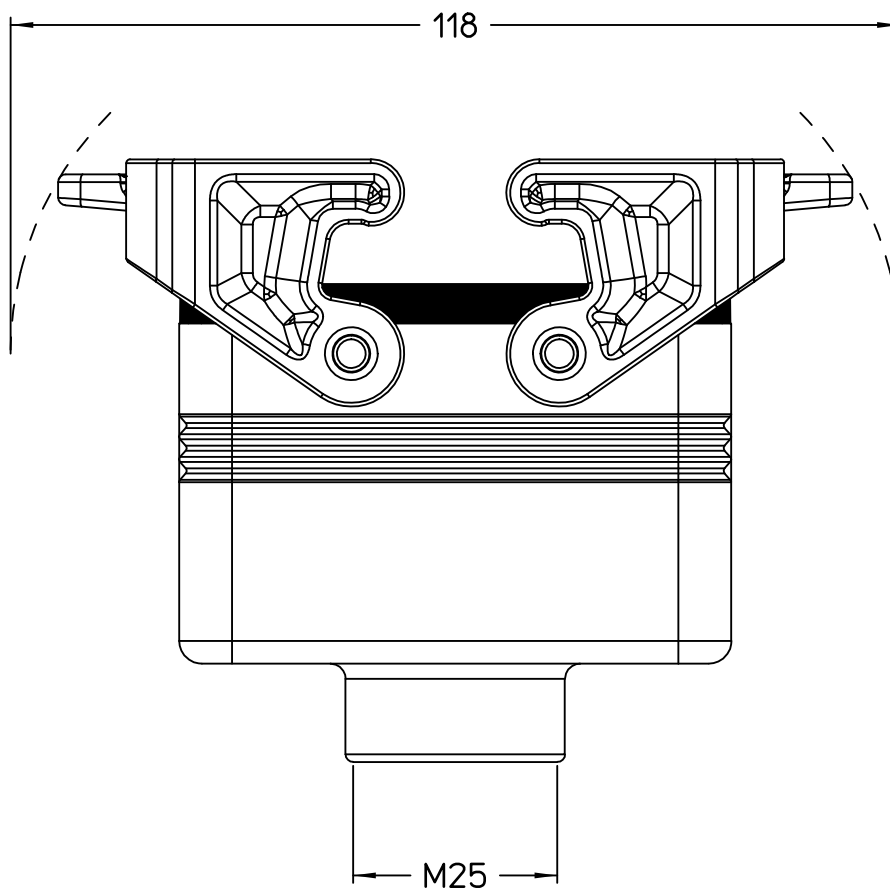

Diritti riservati All rights reserved

1

2

3

Dimensions
in mm

Simplified representation with dimensions without tolerance

Original Size A4

JMPV 10 G25

Date 14/11/23

hood, size "57.27", 1x M25 top entry,

Sign. G. Renna

with 2 Jei-P levers

Scale
1:1

1

2

3