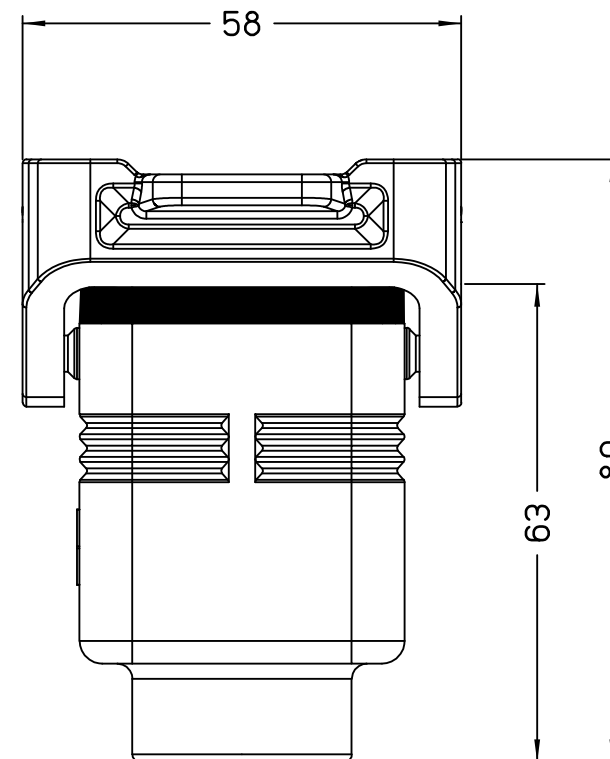

Diritti riservati All rights reserved

1

2

3

Dimensions
in mm

Simplified representation with dimensions without tolerance

Original Size A4

JMPV 10 G25

Date 14/11/23

hood, size "57.27", 1x M25 top entry,

Sign. G. Renna

with 2 Jei-P levers

Scale
1:1

1

2

3